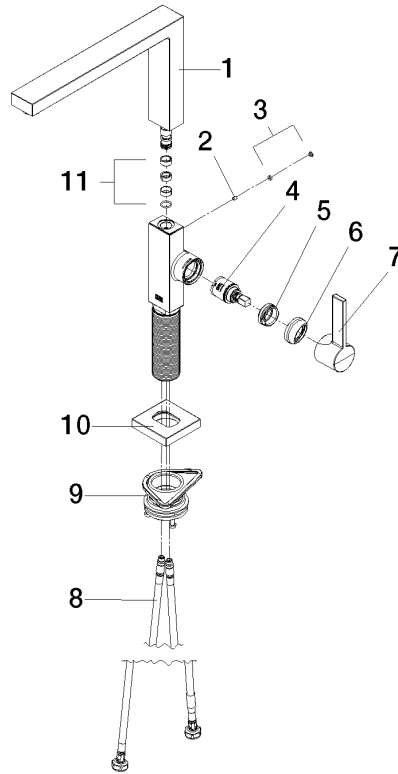

**LOT Single-lever mixer - Chrome**

LOT

33 800 680

- 236mm projection
- pivatable spout 360°
- air-enriched flow
- max. flow 8 l/min at 3 bar flow pressure
- lead-free
- This product can help a building meet the requirements of Green Building Rating Systems, e.g. LEED®, BREEAM®, DGNB

**Recommended miscellaneous**

**Strainer waste with control handle - Chrome** 10 711 970-00

**Recommended miscellaneous**

**Dispenser with rosette - Chrome** 82 439 970-00

33 800 680

**Flow rate chart**

**Certificates**

LGA\_38644.

33 800 680

Spare parts list

No.	Item Number	Name	Quantity used	Delivery time
1	90 11 06 218 00-00	spout	1	-
Spare part can no longer be ordered, please order the replacement item				
2	09 31 11 044 90	pin	1	2
3	90 31 20 087 00-00	plug	1	10
4	90 15 05 042 00 90	cartridge	1	2
5	09 24 04 266 90	nut	1	2
6	90 28 30 052 00-00	cover	1	10
7	90 20 86 004 00-00	handle	1	10
8	04 30 04 101 00 90	hose	2	2
9	90 30 10 057 00 90	fixing set	1	-
Spare part can no longer be ordered, please order the replacement item				
10	90 27 86 004 00-00	rosette	1	10
11	90 28 10 207 00 90	gasket kit	1	10