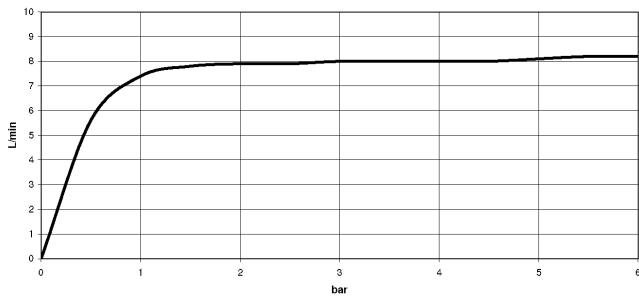

**LOT Single-lever mixer - Chrome**

LOT

33 800 680

- 236mm projection
- pivatable spout 360°
- air-enriched flow
- max. flow 8 l/min at 3 bar flow pressure
- lead-free
- This product can help a building meet the requirements of Green Building Rating Systems, e.g. LEED®, BREEAM®, DGNB

**Recommended miscellaneous**

**Strainer waste with control handle - Chrome** 10 711 970-00

**Recommended miscellaneous**

**Dispenser with rosette - Chrome** 82 439 970-00

33 800 680

**Flow rate chart**

**Certificates**